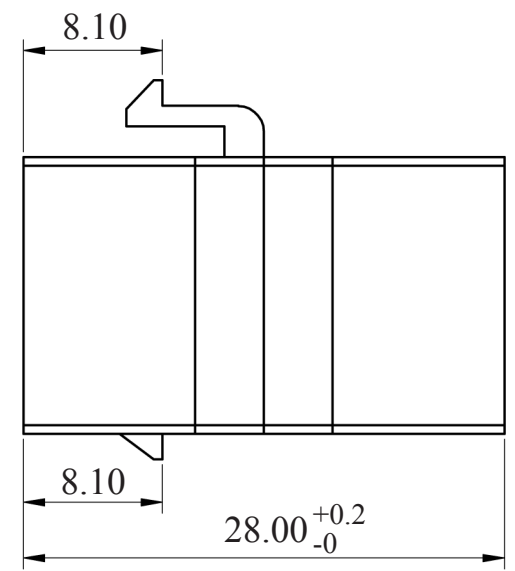

HDMI 19F (Gold - Plated)

HDMI 19F (Gold - Plated)

Part #	TTA-20	Part #	Cable Length
Title	HDMI Coupler Keystone, Female to Female		
Unit	 PI Manufacturing Corp.		
mm			