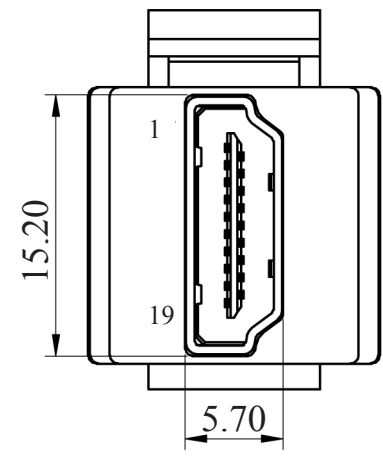

HDMI 19F (Gold - Plated)

HDMI 19F (Gold - Plated)

Part #	TTA-20	Part #	Cable Length
Title	HDMI Coupler Keystone, Female to Female		
Unit	 PI Manufacturing Corp.		
mm			