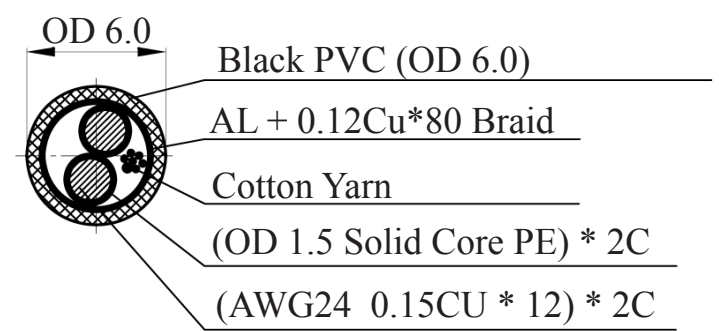

Cable Construction

Wiring

Part #	Cable Length
STEREO-63-1.5	1.5ft ± 0.05
STEREO-63-3	3ft ± 0.7
STEREO-63-6	6ft ± 0.1
STEREO-63-12	12ft ± 0.13
STEREO-63-25	25ft ± 0.16
STEREO-63-50	50ft ± 0.2

Part #	STEREO-63-X
Title	6.3mm (1/4") TRS Stereo Male to Male Cable
Unit	mm