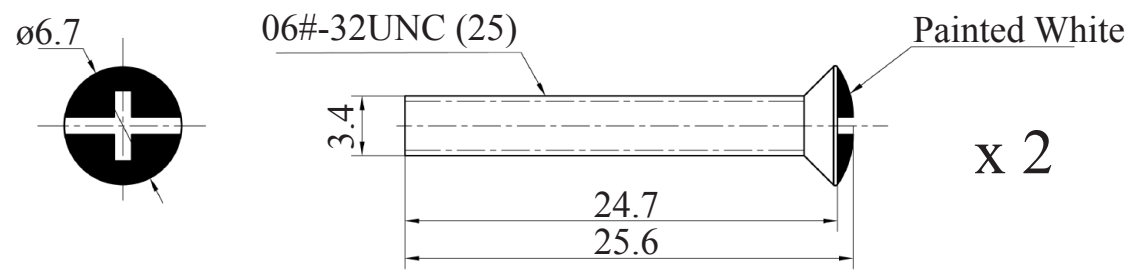

**D**

**B**

Part #	PLATE-28-156-WH	Part #	Cable Length
Title	6 Port Keystone Decora Insert Wall Plate - White		
Unit	 <b>PI Manufacturing Corp.</b>		
mm			