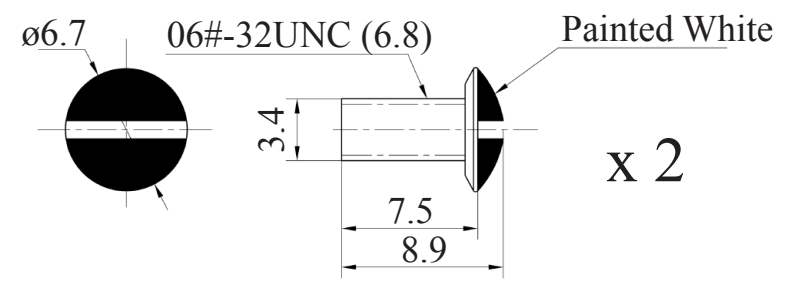

**D**

**B**

Part #	PLATE-28-156-WH	Part #	Cable Length
Title	6 Port Keystone Decora Insert Wall Plate - White		
Unit	 <b>PI Manufacturing Corp.</b>		
mm			