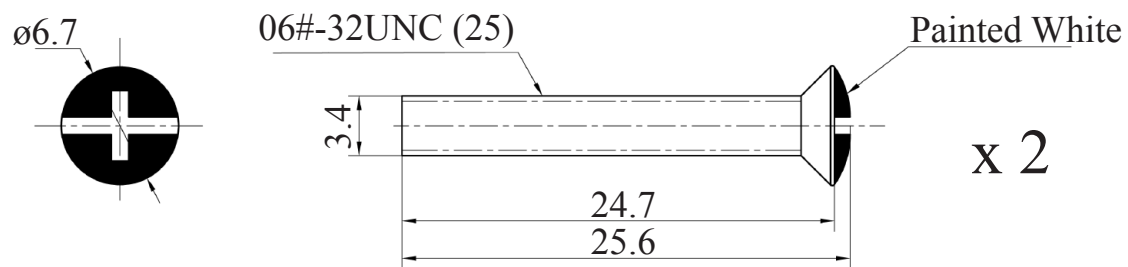

D

B

Part #	PLATE-28-153-WH	Part #	Cable Length
Title	3 Port Keystone Decora Insert Wall Plate - White		
Unit	 PI Manufacturing Corp.		
mm			