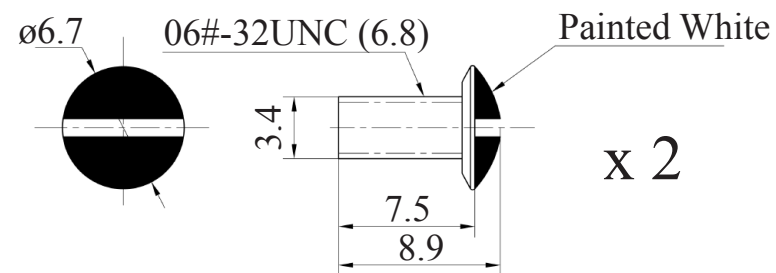

D

B

Part #	PLATE-28-153-WH	Part #	Cable Length
Title	3 Port Keystone Decora Insert Wall Plate - White		
Unit	 PI Manufacturing Corp.		
mm			