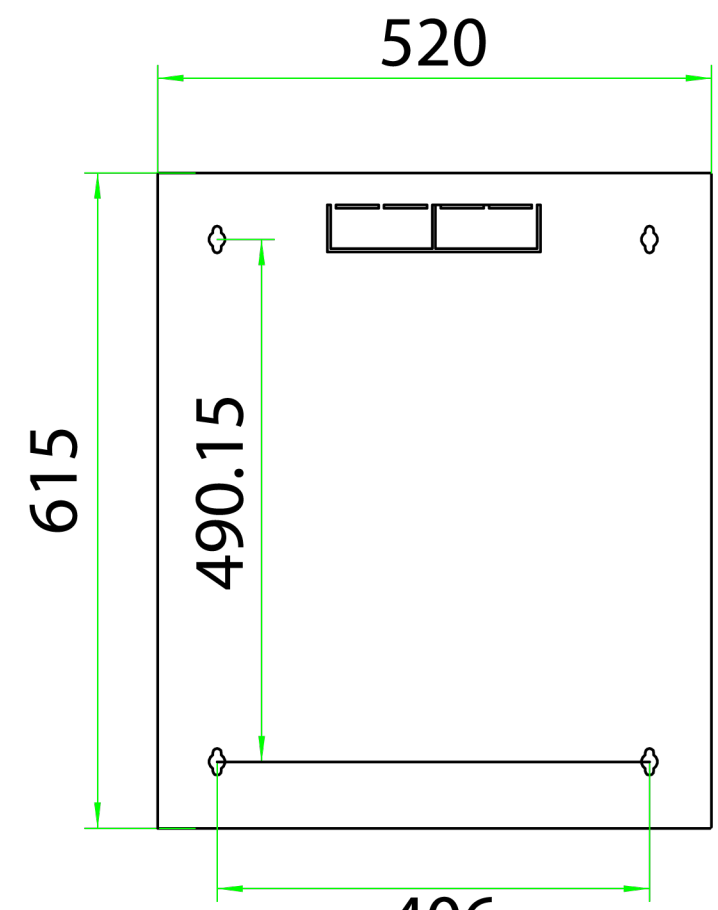

Front

Inside View

Back

RoHS

Rack Unit: 12U  
 Overall Dimensions: 520 x 508 x 615mm  
 Material: SPCC Cold Rolled Steel  
 Weight Capacity: 60KG (132lbs)

Part #	PIMK-G-2024F	Part #	Rack Units
Title	12U Wall Mount Cabinet	PIMK-G-2024F	12U
Unit	 <b>PI Manufacturing Corp.</b>		
mm			

Side

Top

Bottom