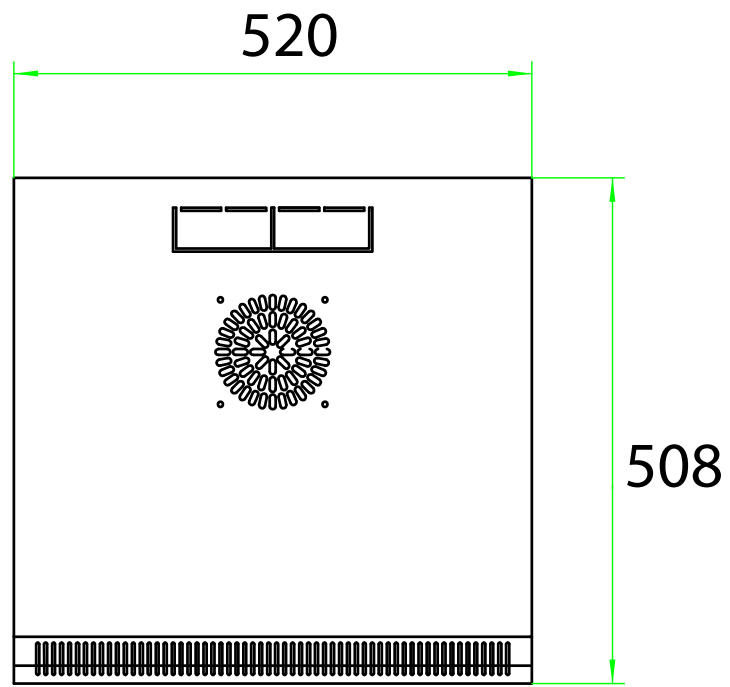

Front

Inside View

Back

RoHS

Rack Unit: 12U  
 Overall Dimensions: 520 x 508 x 615mm  
 Material: SPCC Cold Rolled Steel  
 Weight Capacity: 60KG (132lbs)

Part #	PIMK-G-2024F	Part #	Rack Units
Title	12U Wall Mount Cabinet	PIMK-G-2024F	12U
Unit	 <b>PI Manufacturing Corp.</b>		
mm			

Side

Top

Bottom