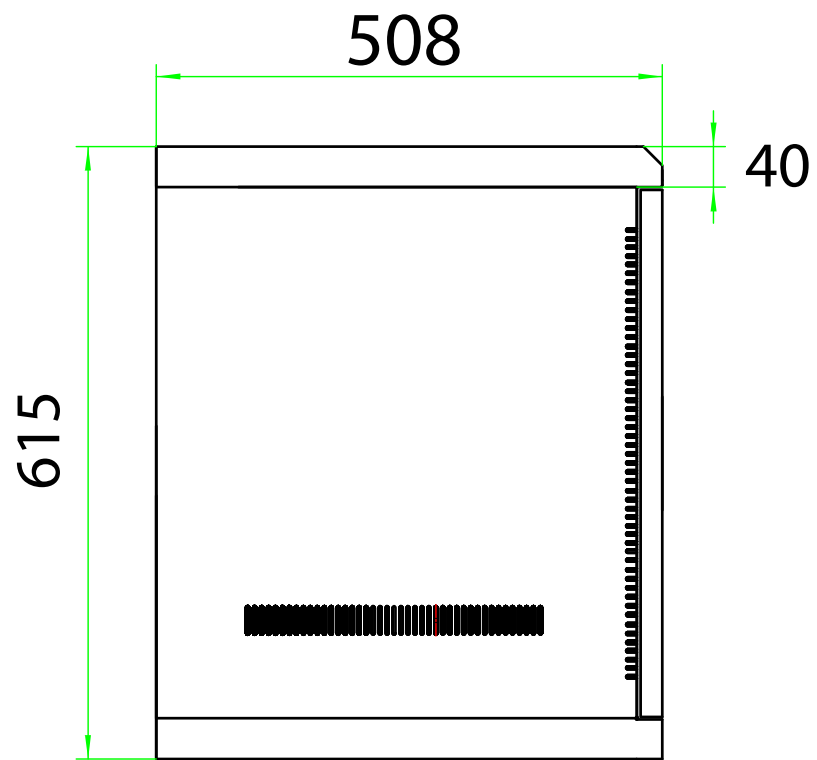

Front

Inside View

Back

RoHS

Rack Unit: 12U  
 Overall Dimensions: 520 x 508 x 615mm  
 Material: SPCC Cold Rolled Steel  
 Weight Capacity: 60KG (132lbs)

Part #	PIMK-G-2024F	Part #	Rack Units
Title	12U Wall Mount Cabinet	PIMK-G-2024F	12U
Unit	 <b>PI Manufacturing Corp.</b>		
mm			

Side

Top

Bottom