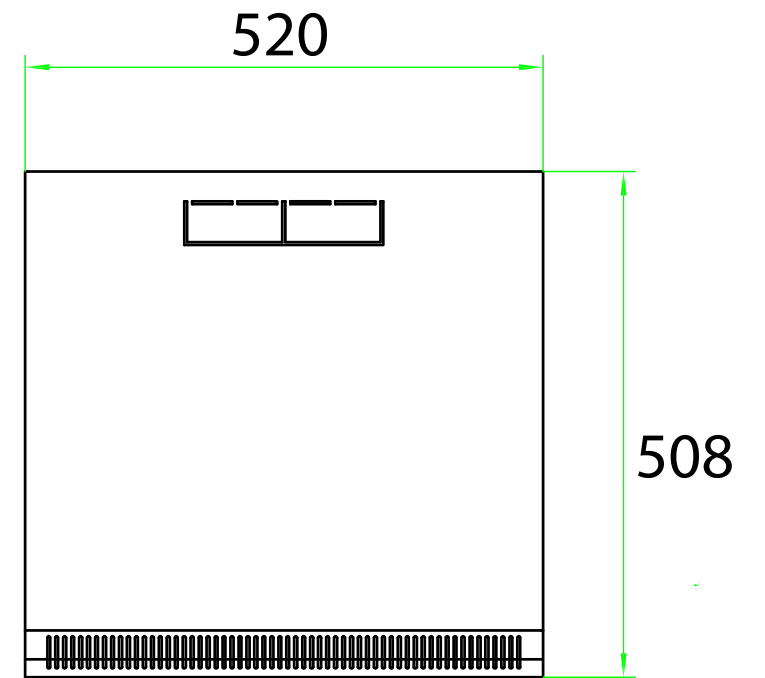

Front

Inside View

Back

RoHS

Rack Unit: 12U  
 Overall Dimensions: 520 x 508 x 615mm  
 Material: SPCC Cold Rolled Steel  
 Weight Capacity: 60KG (132lbs)

Part #	PIMK-G-2024F	Part #	Rack Units
Title	12U Wall Mount Cabinet	PIMK-G-2024F	12U
Unit	 <b>PI Manufacturing Corp.</b>		
mm			

Side

Top

Bottom