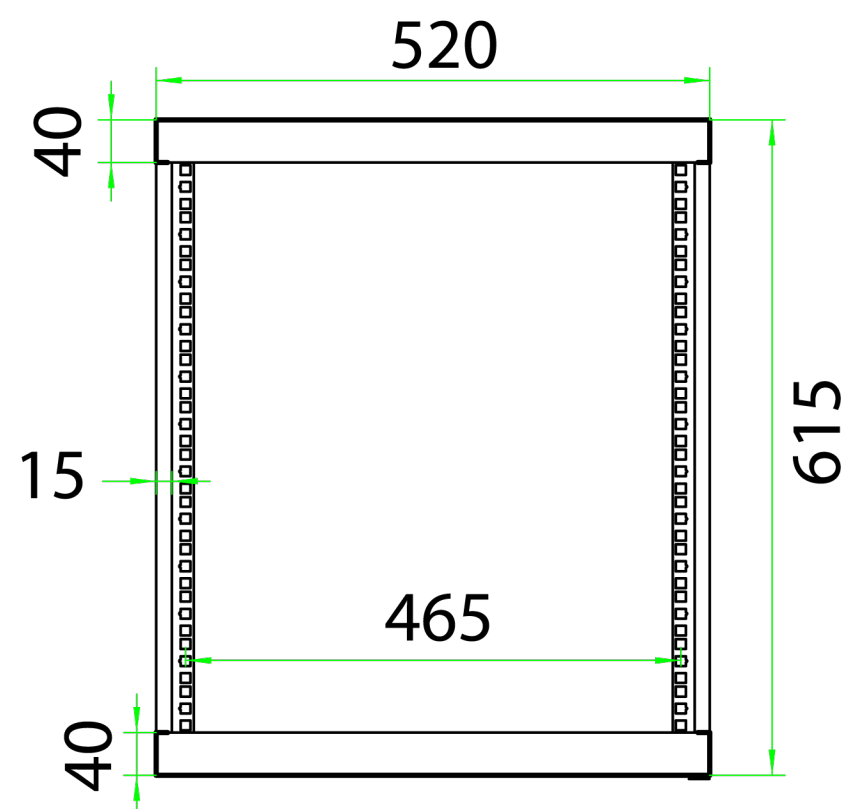

Front

Inside View

Back

RoHS

Rack Unit: 12U  
 Overall Dimensions: 520 x 508 x 615mm  
 Material: SPCC Cold Rolled Steel  
 Weight Capacity: 60KG (132lbs)

Part #	PIMK-G-2024F	Part #	Rack Units
Title	12U Wall Mount Cabinet	PIMK-G-2024F	12U
Unit	 <b>PI Manufacturing Corp.</b>		
mm			

Side

Top

Bottom