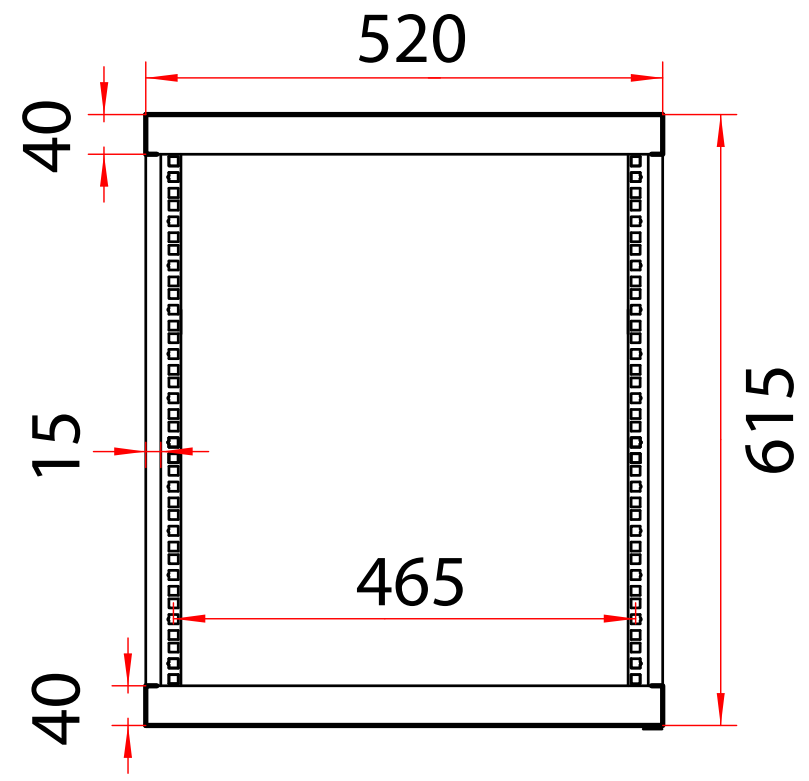

Front

Inside View

Side

RoHS

Rack Unit: 12U  
 Overall Dimensions: 520 x 590 x 615mm  
 Material: SPCC Cold Rolled Steel  
 Weight Capacity: 60KG (132lbs)

Part #	PIMK-F-2324D	Part #	Rack Units
Title	12U Wall Mount Cabinet Swing Out Double Section	PIMK-F-2324D	12U
Unit	 <b>PI Manufacturing Corp.</b>		
mm			

Back

Top

Bottom