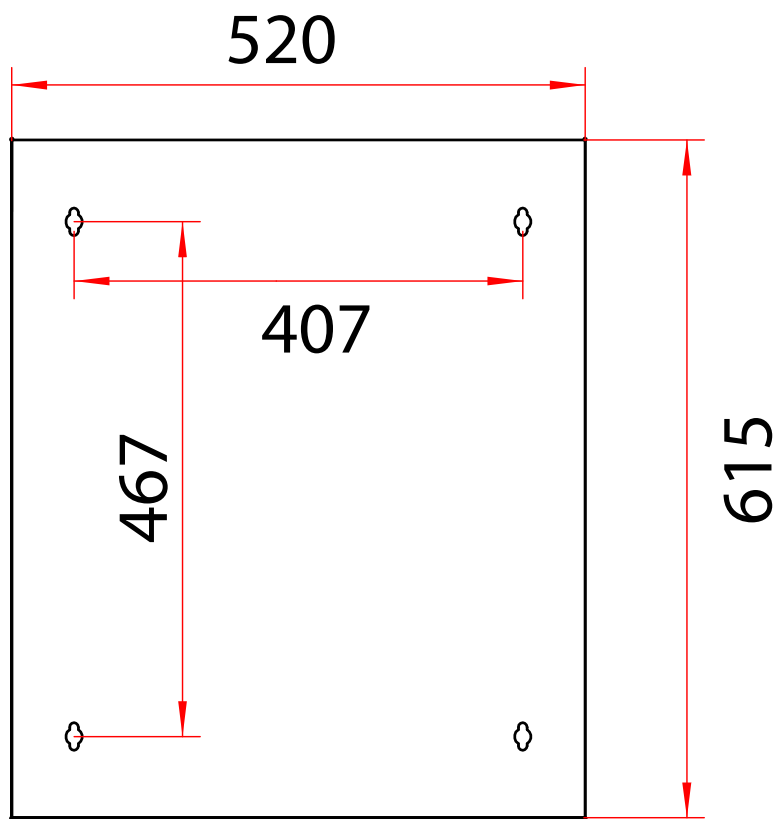

Front

Inside View

Side

RoHS

Rack Unit: 12U  
 Overall Dimensions: 520 x 590 x 615mm  
 Material: SPCC Cold Rolled Steel  
 Weight Capacity: 60KG (132lbs)

Part #	PIMK-F-2324D	Part #	Rack Units
Title	12U Wall Mount Cabinet Swing Out Double Section	PIMK-F-2324D	12U
Unit	 <b>PI Manufacturing Corp.</b>		
mm			

Back

Top

Bottom