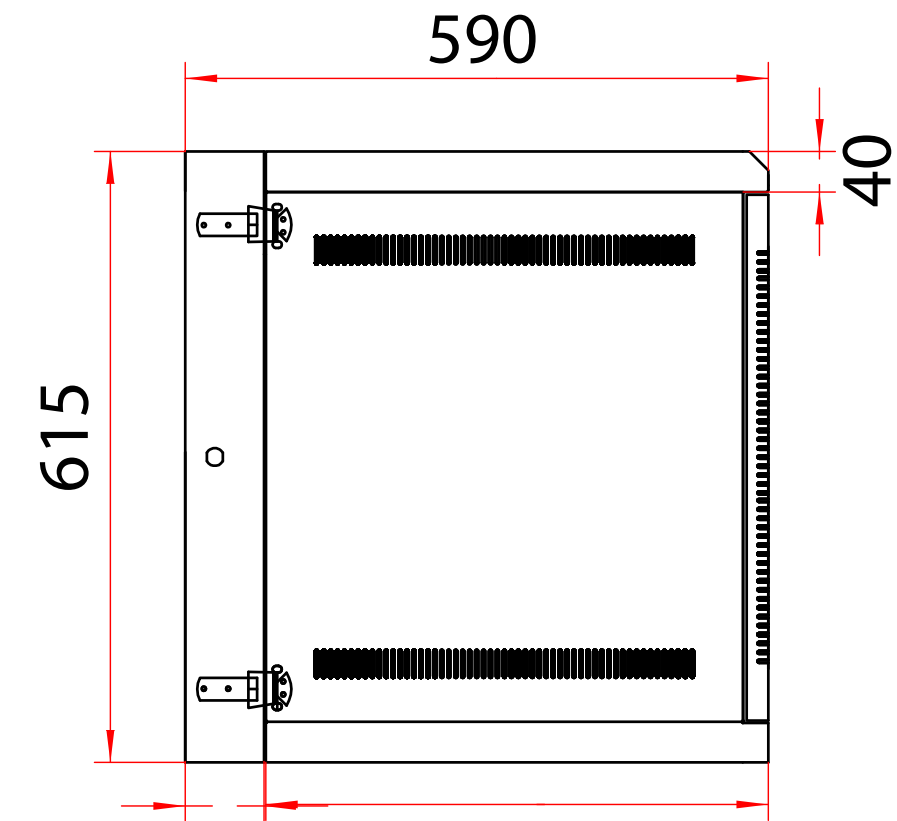

Front

Inside View

Side

RoHS

Rack Unit: 12U  
 Overall Dimensions: 520 x 590 x 615mm  
 Material: SPCC Cold Rolled Steel  
 Weight Capacity: 60KG (132lbs)

Part #	PIMK-F-2324D	Part #	Rack Units
Title	12U Wall Mount Cabinet Swing Out Double Section	PIMK-F-2324D	12U
Unit	 <b>PI Manufacturing Corp.</b>		
mm			

Back

Top

Bottom