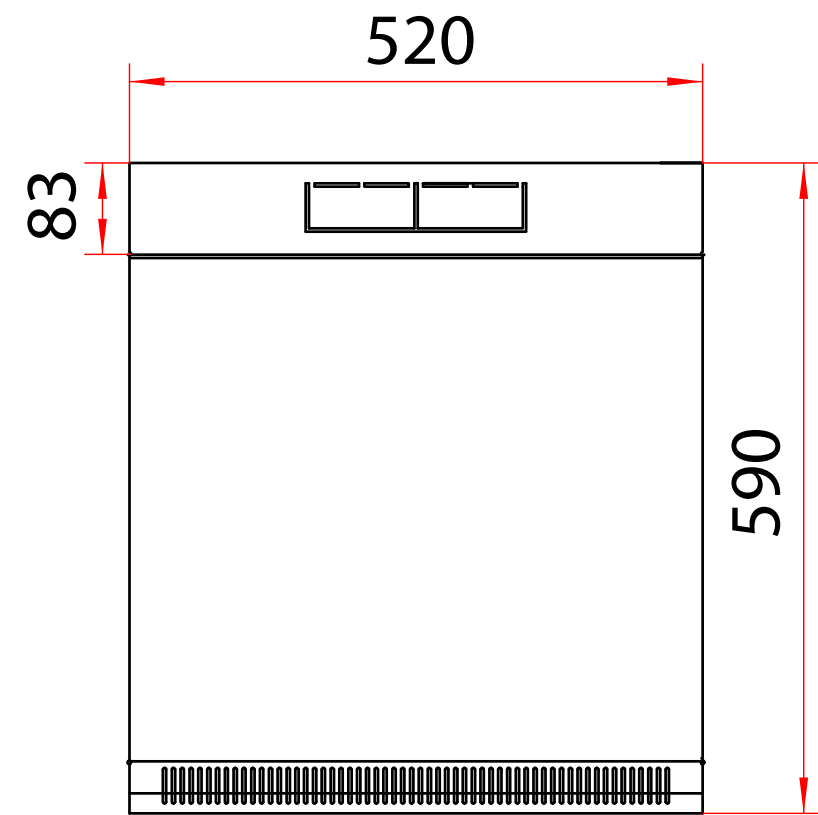

Front

Inside View

Side

RoHS

Rack Unit: 12U  
 Overall Dimensions: 520 x 590 x 615mm  
 Material: SPCC Cold Rolled Steel  
 Weight Capacity: 60KG (132lbs)

Part #	PIMK-F-2324D	Part #	Rack Units
Title	12U Wall Mount Cabinet Swing Out Double Section	PIMK-F-2324D	12U
Unit	 <b>PI Manufacturing Corp.</b>		
mm			

Back

Top

Bottom