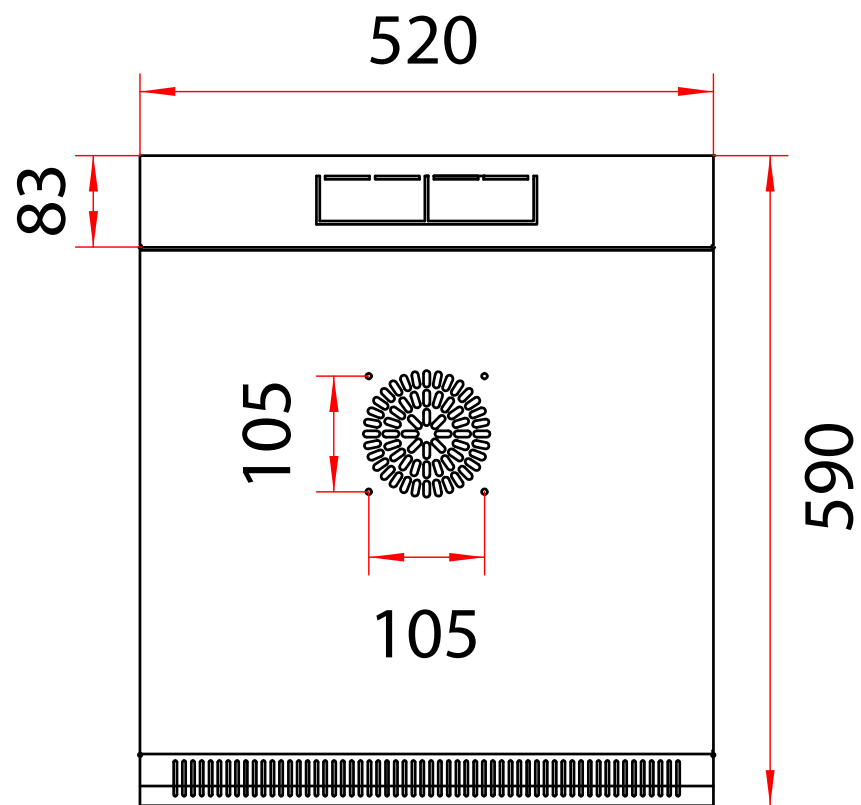

Front

Inside View

Side

RoHS

Rack Unit: 12U  
 Overall Dimensions: 520 x 590 x 615mm  
 Material: SPCC Cold Rolled Steel  
 Weight Capacity: 60KG (132lbs)

Part #	PIMK-F-2324D	Part #	Rack Units
Title	12U Wall Mount Cabinet Swing Out Double Section	PIMK-F-2324D	12U
Unit	 <b>PI Manufacturing Corp.</b>		
mm			

Back

Top

Bottom