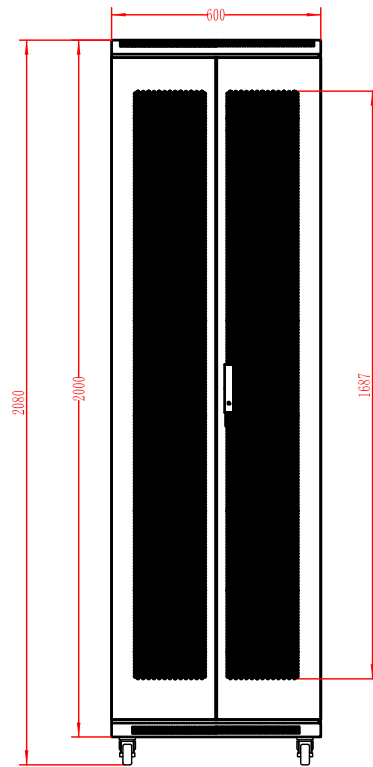

FRONT VIEW

INSIDE VIEW

REAR DOOR

SIDE DOOR

TOP VIEW: 600*800

BOTTOM VIEW: 600*800

Material: SPCC Cold Rolled Steel
 Thickness: 1.0-2.0mm
 Weight Capacity: 1000KG (2204lbs)

Part #	PIMK-D42-W6D8	Part #	
Title	19 inch Rackmount Cabinet, 42U, 23.6"(W) x 31.5"(D) x 78.8"(H) , Vented Front Door,2 Rear Vented Door, Top Base 4 Fan Space Ready	PIMK-D42-W6D8	Cable Length
Unit	 PI Manufacturing Corp.		
mm			