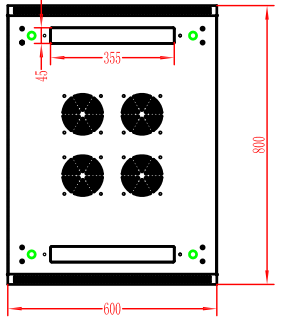

FRONT VIEW

INSIDE VIEW

REAR DOOR

SIDE DOOR

TOP VIEW: 600*800

BOTTOM VIEW: 600*800

Material: SPCC Cold Rolled Steel
 Thickness: 1.0-2.0mm
 Weight Capacity: 1000KG (2204lbs)

Part #	PIMK-D42-W6D8	Part #	
Title	19 inch Rackmount Cabinet, 42U, 23.6"(W) x 31.5"(D) x 78.8"(H) , Vented Front Door,2 Rear Vented Door, Top Base 4 Fan Space Ready	PIMK-D42-W6D8	Cable Length
Unit	 PI Manufacturing Corp.		
mm			