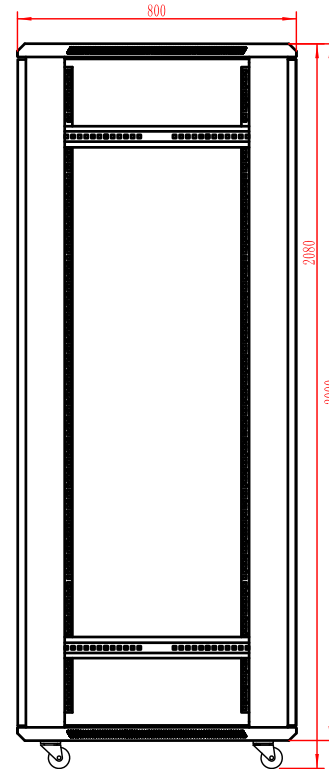

FRONT VIEW

INSIDE VIEW

REAR DOOR

SIDE DOOR

TOP VIEW: 600*800

BOTTOM VIEW: 600*800

Material: SPCC Cold Rolled Steel
 Thickness: 1.0-2.0mm
 Weight Capacity: 1000KG (2204lbs)

Part #	PIMK-D42-W6D8	Part #	
Title	19 inch Rackmount Cabinet, 42U, 23.6"(W) x 31.5"(D) x 78.8"(H) , Vented Front Door,2 Rear Vented Door, Top Base 4 Fan Space Ready	PIMK-D42-W6D8	Cable Length
Unit	 PI Manufacturing Corp.		
mm			