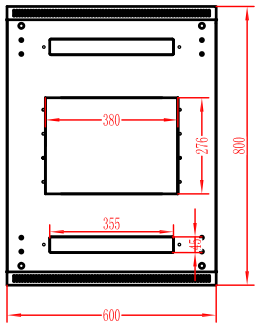

FRONT VIEW

INSIDE VIEW

REAR DOOR

SIDE DOOR

TOP VIEW: 600*800

BOTTOM VIEW: 600*800

Material: SPCC Cold Rolled Steel
 Thickness: 1.0-2.0mm
 Weight Capacity: 1000KG (2204lbs)

Part #	PIMK-D42-W6D8	Part #	
Title	19 inch Rackmount Cabinet, 42U, 23.6"(W) x 31.5"(D) x 78.8"(H) , Vented Front Door,2 Rear Vented Door, Top Base 4 Fan Space Ready	PIMK-D42-W6D8	Cable Length
Unit	 PI Manufacturing Corp.		
mm			