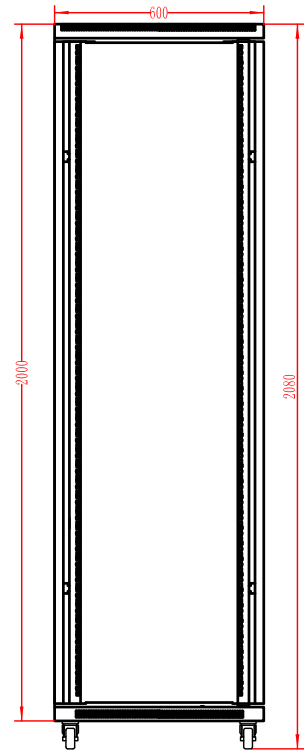

FRONT VIEW

INSIDE VIEW

REAR DOOR

SIDE DOOR

TOP VIEW: 600*800

BOTTOM VIEW: 600*800

Material: SPCC Cold Rolled Steel
 Thickness: 1.0-2.0mm
 Weight Capacity: 1000KG (2204lbs)

Part #	PIMK-D42-W6D8	Part #	
Title	19 inch Rackmount Cabinet, 42U, 23.6"(W) x 31.5"(D) x 78.8"(H) , Vented Front Door,2 Rear Vented Door, Top Base 4 Fan Space Ready	PIMK-D42-W6D8	Cable Length
Unit	 PI Manufacturing Corp.		
mm			