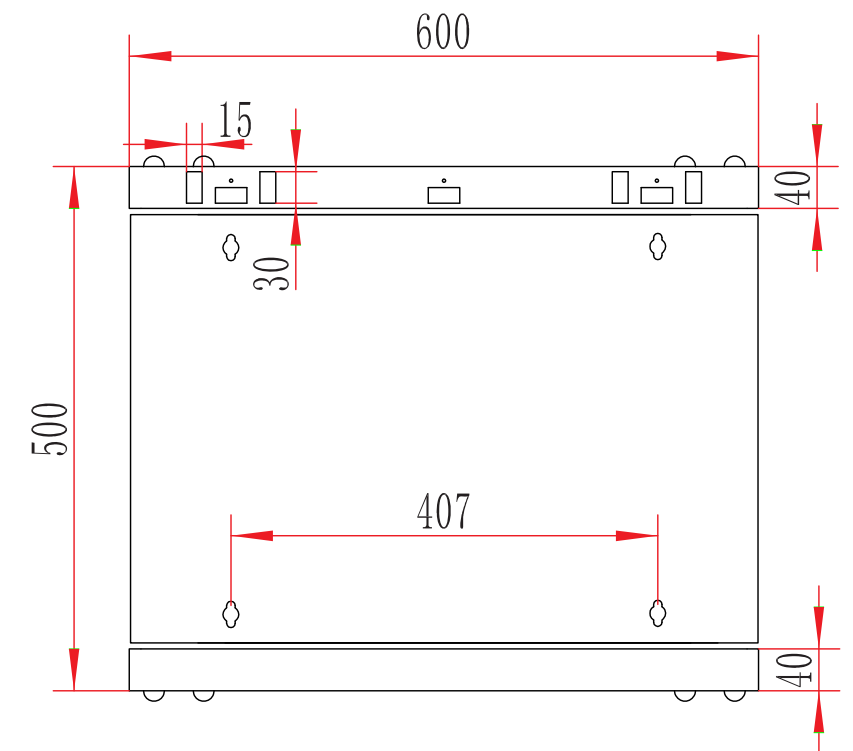

FRONT VIEW

SIDE DOOR

BACK SIDE

Rack Unit: 9U  
 Overall Dimensions: 600 x 450 x 500mm  
 Material: SPCC Cold Rolled Steel  
 Weight Capacity: 60KG (132lbs)

|        |   |              |           |
|--------|---|--------------|-----------|
| Part # | PIMK-A-9W6D4  | Part #       | Rack Unit |
| Title  | 9U Wall Mount Cabinet with Mesh Front Door  | PIMK-A-9W6D4 | 9U        |
| Unit   |  <b>PI Manufacturing Corp.</b> |              |           |
| mm     |   |              |           |

TOP VIEW:600\*450

BOTTOM VIEW:600\*450