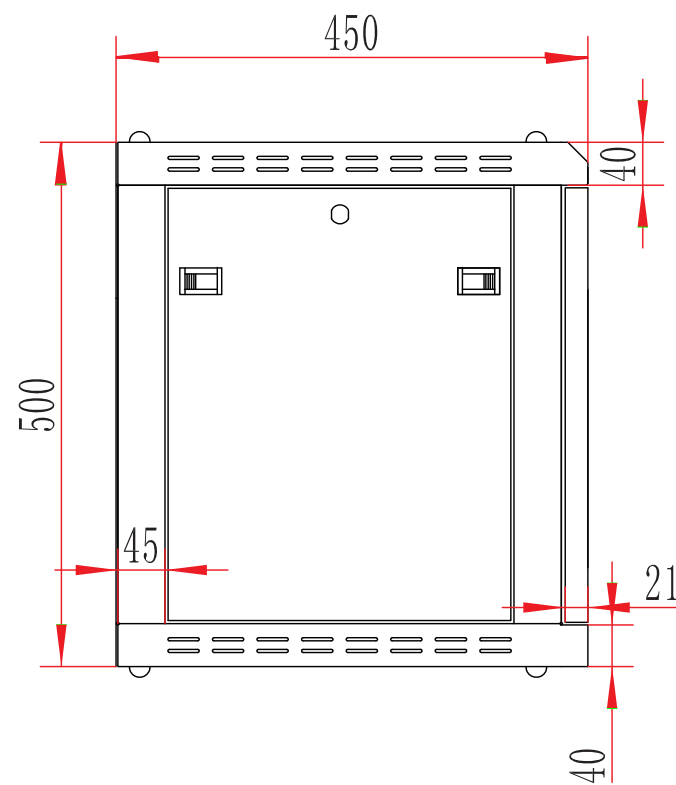

FRONT VIEW

SIDE DOOR

BACK SIDE

Rack Unit: 9U  
 Overall Dimensions: 600 x 450 x 500mm  
 Material: SPCC Cold Rolled Steel  
 Weight Capacity: 60KG (132lbs)

|        |   |              |           |
|--------|---|--------------|-----------|
| Part # | PIMK-A-9W6D4  | Part #       | Rack Unit |
| Title  | 9U Wall Mount Cabinet with Mesh Front Door  | PIMK-A-9W6D4 | 9U        |
| Unit   |  <b>PI Manufacturing Corp.</b> |              |           |
| mm     |   |              |           |

TOP VIEW:600\*450

BOTTOM VIEW:600\*450