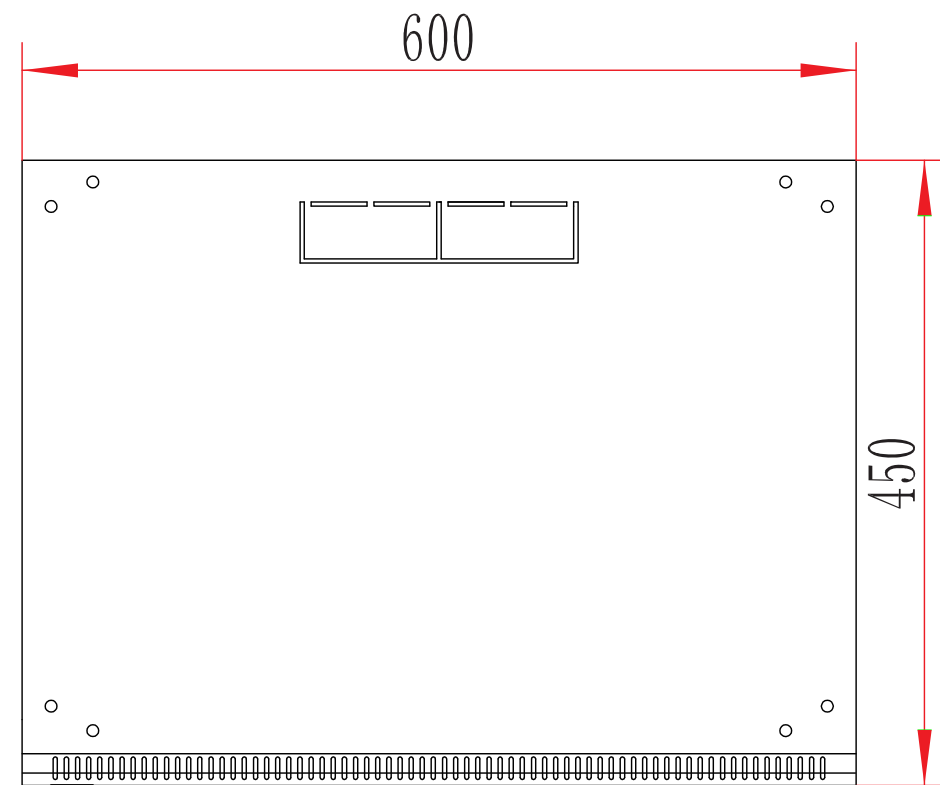

FRONT VIEW

SIDE DOOR

BACK SIDE

Rack Unit: 9U  
 Overall Dimensions: 600 x 450 x 500mm  
 Material: SPCC Cold Rolled Steel  
 Weight Capacity: 60KG (132lbs)

|        |   |              |           |
|--------|---|--------------|-----------|
| Part # | PIMK-A-9W6D4  | Part #       | Rack Unit |
| Title  | 9U Wall Mount Cabinet with Mesh Front Door  | PIMK-A-9W6D4 | 9U        |
| Unit   |  <b>PI Manufacturing Corp.</b> |              |           |
| mm     |   |              |           |

TOP VIEW:600\*450

BOTTOM VIEW:600\*450