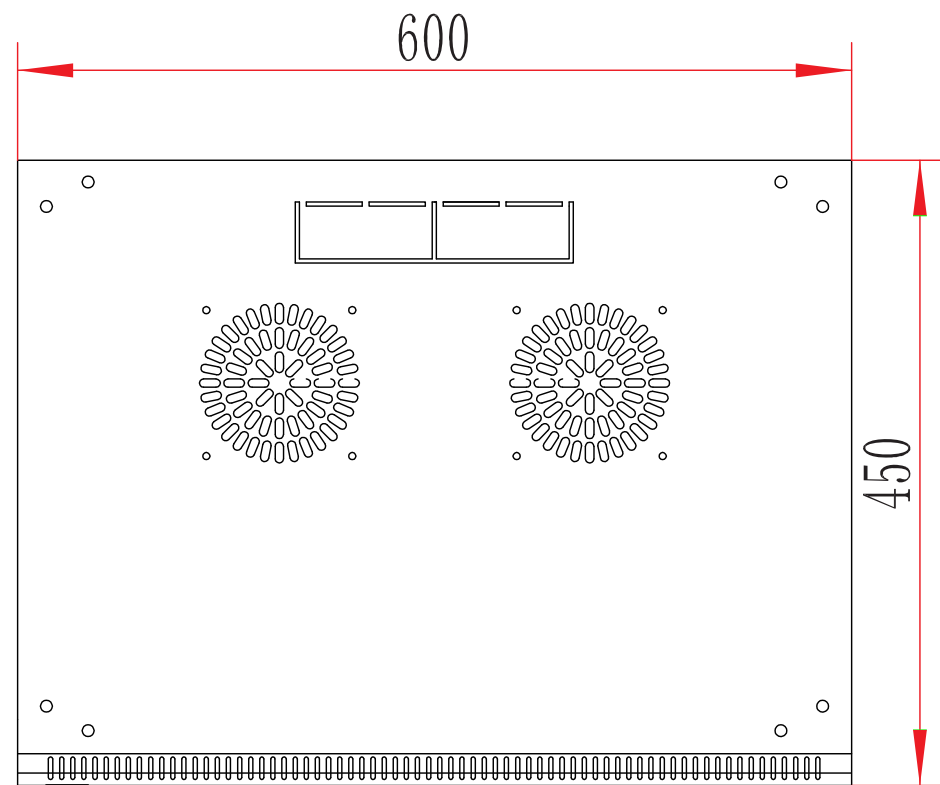

FRONT VIEW

SIDE DOOR

BACK SIDE

Rack Unit: 9U  
 Overall Dimensions: 600 x 450 x 500mm  
 Material: SPCC Cold Rolled Steel  
 Weight Capacity: 60KG (132lbs)

|        |   |              |           |
|--------|---|--------------|-----------|
| Part # | PIMK-A-9W6D4  | Part #       | Rack Unit |
| Title  | 9U Wall Mount Cabinet with Mesh Front Door  | PIMK-A-9W6D4 | 9U        |
| Unit   |  <b>PI Manufacturing Corp.</b> |              |           |
| mm     |   |              |           |

TOP VIEW:600\*450

BOTTOM VIEW:600\*450