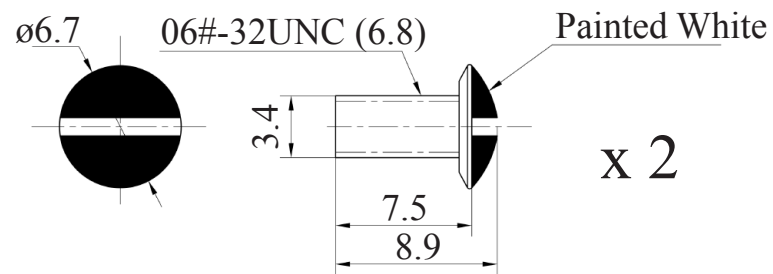

D

B

Part #	P-INT-KY-F3	Part #	Cable Length
Title	3 Port Unloaded F/RCA and 1 Port Unloaded Keystone Decora Insert Wall Plate - White		
Unit	 PI Manufacturing Corp.		
mm			