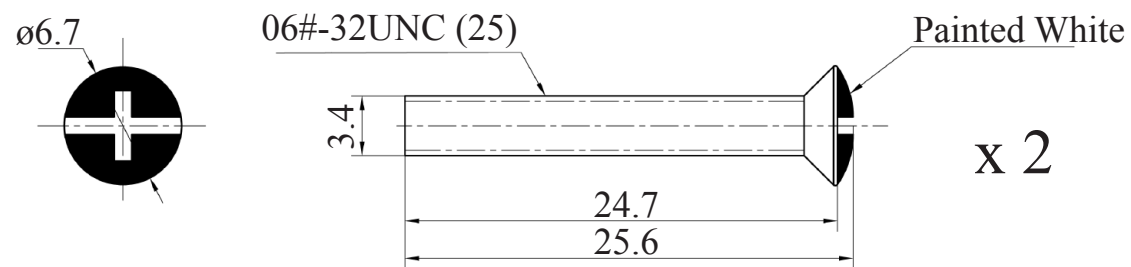

D

B

Part #	P-INT-KY-F3	Part #	Cable Length
Title	3 Port Unloaded F/RCA and 1 Port Unloaded Keystone Decora Insert Wall Plate - White		
Unit	 PI Manufacturing Corp.		
mm			