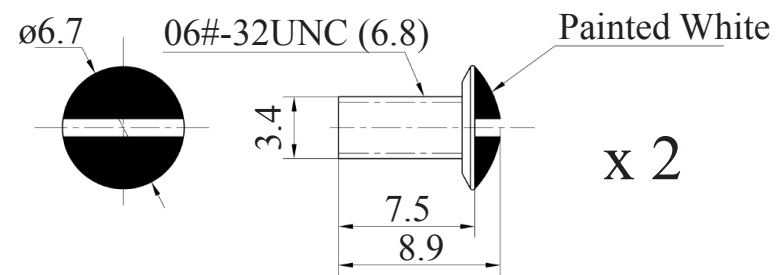

D

B

Part #	P-INT-KY-F1	Part #	Cable Length
Title	1 Port Unloaded F/RCA and 1 Port Unloaded Keystone Decora Insert Wall Plate - White		
Unit	 PI Manufacturing Corp.		
mm			