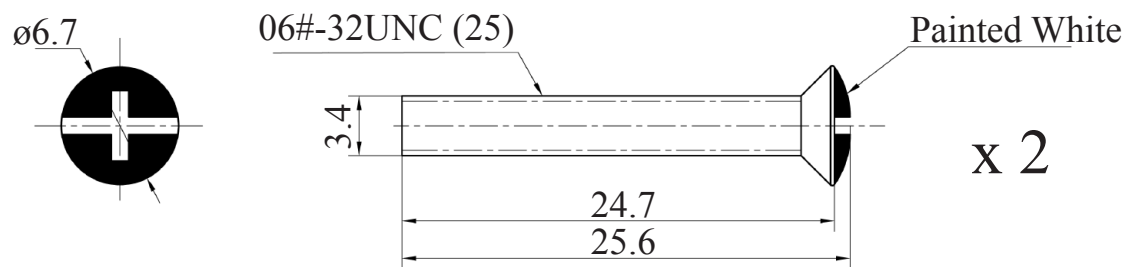

D

B

Part #	P-INT-KY-F1	Part #	Cable Length
Title	1 Port Unloaded F/RCA and 1 Port Unloaded Keystone Decora Insert Wall Plate - White		
Unit	 PI Manufacturing Corp.		
mm			