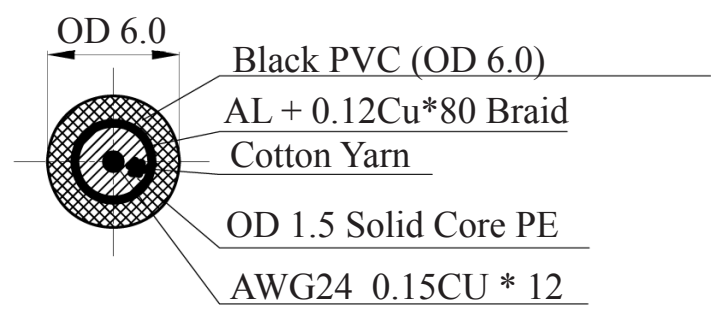

Cable Construction

Wiring

Part #	Cable Length
MONO-63-1.5	1.5ft ± 0.05
MONO-63-3	3ft ± 0.7
MONO-63-6	6ft ± 0.1
MONO-63-10	10ft ± 0.1
MONO-63-15	15ft ± 0.13
MONO-63-20	20ft ± 0.13

Part #	MONO-63-X
Title	6.3mm (1/4") TS Mono Male to Male Cable
Unit	mm