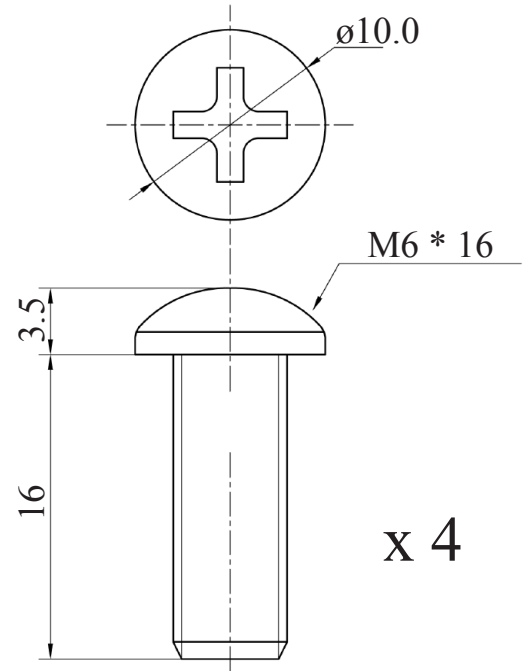

A

Part #	KYE-PANEL-16	Part #	Cable Length
Title	19" 16 Port Patch Panel Bracket 19 x 1.75 inch, 1U		
Unit	 PI Manufacturing Corp.		
mm			