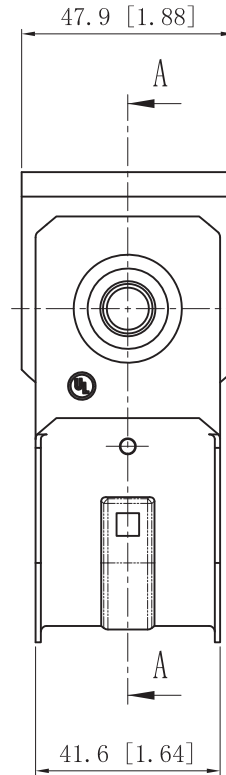

SIDES

BOTTOM

Material: Steel-0.039"-G60 Galvanized

DESCRIPTION

TRADE REFERENCE TERMS

STANDARD PACKING

TITLE		J-HOOKS	
SIZE	DWG NO.	JH-1516-C	REV
A4			B
DATA SHEET			