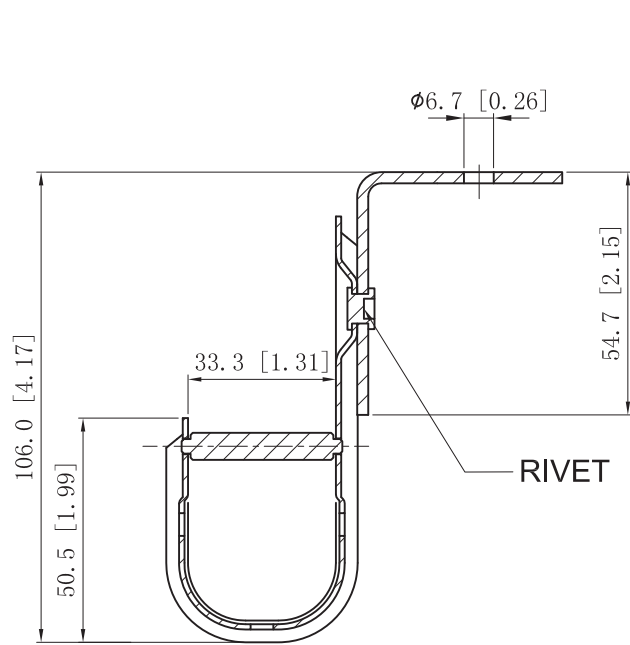

SIDES

BOTTOM

Material: Steel-0.039"-G60 Galvanized

DESCRIPTION

TRADE REFERENCE TERMS

STANDARD PACKING

TITLE		J-HOOKS	
SIZE	DWG NO.	JH-1516-C	REV
A4			B
DATA SHEET			