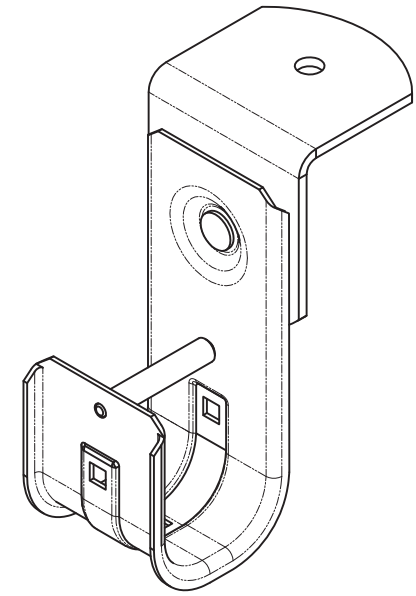

SIDES

BOTTOM

Material: Steel-0.039"-G60 Galvanized

DESCRIPTION

TRADE REFERENCE TERMS

STANDARD PACKING

TITLE		J-HOOKS	
SIZE	DWG NO.	JH-1516-C	REV
A4			B
DATA SHEET			