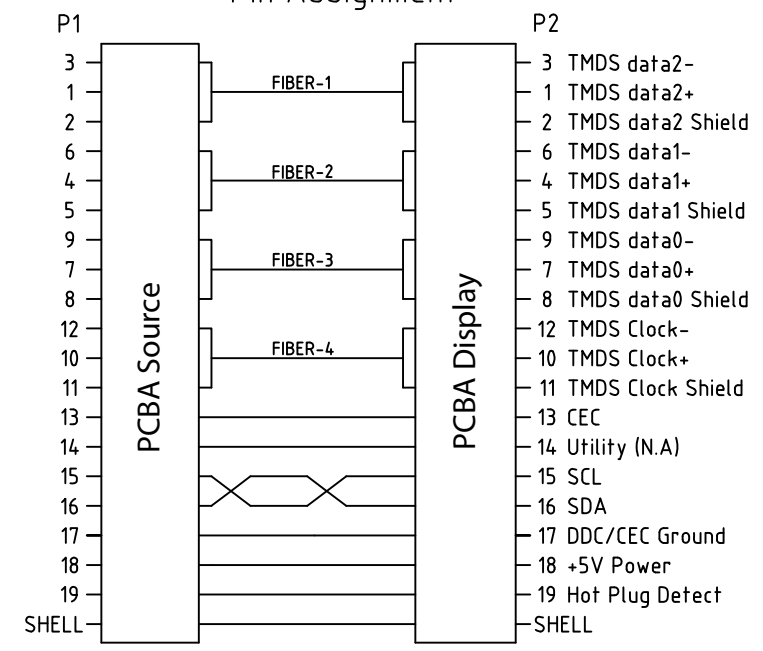

Pin Assignment

RoHS

Title		High Speed HDMI AOC Cable	
Unit mm	 PI Manufacturing Corp.	Part #	Cable Length
		HDMI2-AOC-120	120±1ft
		HDMI2-AOC-200	200±2ft