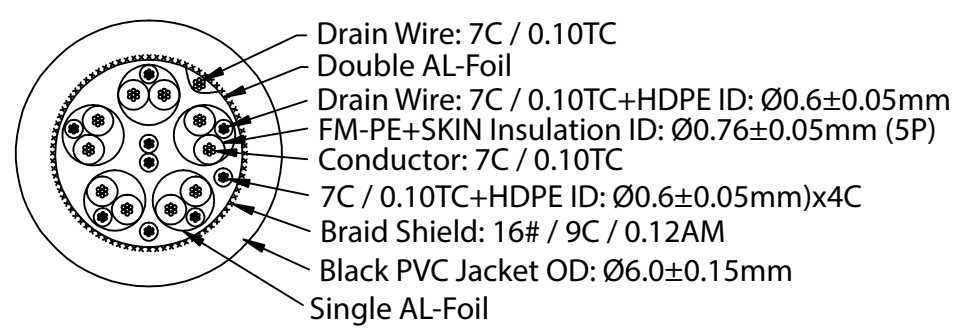

2.0V 30AWG 19+1 HDMI
 [(7 / 0.10TC*1P+D7 / 0.10TC+AL+MY)*5P+7 / 0.10TC*4C]
 + D.AL+D7 / 0.10TC+B144 / 0.12AM+Black PVC OD: 6.0±0.15mm

- Electrical Test:**
- 100% Open Short Wire Test
 - Contact Resistance: 3 Ohm Max
 - Insulation Resistance: 10M Ohm Min
 - Hi-Pot Test: DC 300V/10ms

RoHS

Title	Certified Premium High Speed HDMI Cable with Ethernet	Part #	Cable Length
		HDMI-4KP-1M	3ft
Unit mm	 PI Manufacturing Corp.	HDMI-4KP-2M	6ft
		HDMI-4KP-3M	10ft
		HDMI-4KP-5M	15ft