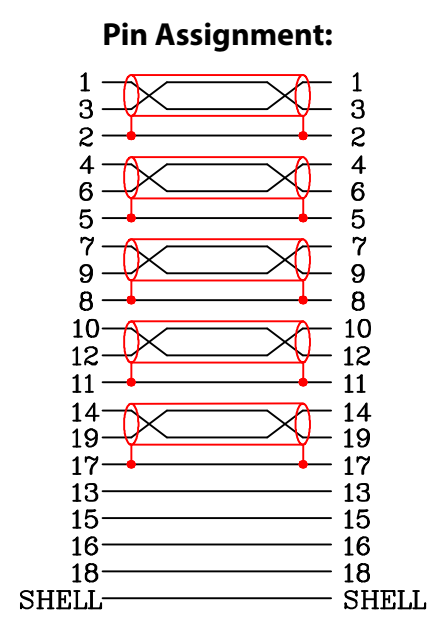

2.0V 30AWG 19+1 HDMI
 [(7 / 0.10TC*1P+D7 / 0.10TC+AL+MY)*5P+7 / 0.10TC*4C]
 + D.AL+D7 / 0.10TC+B144 / 0.12AM+Black PVC OD: 6.0±0.15mm

- Electrical Test:**
- 100% Open Short Wire Test
 - Contact Resistance: 3 Ohm Max
 - Insulation Resistance: 10M Ohm Min
 - Hi-Pot Test: DC 300V/10ms

RoHS

Title	Certified Premium High Speed HDMI Cable with Ethernet	Part #	Cable Length
		HDMI-4KP-1M	3ft
Unit mm	 PI Manufacturing Corp.	HDMI-4KP-2M	6ft
		HDMI-4KP-3M	10ft
		HDMI-4KP-5M	15ft