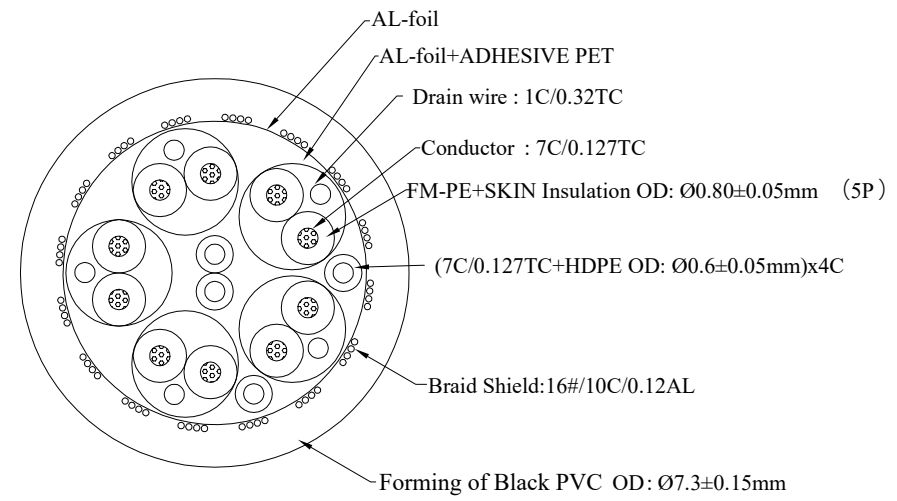

**PIN Assignment**

DP M	DP M
1	12
3	10
2	11
4	9
6	7
5	8
7	6
9	4
8	5
10	3
12	1
11	2
15	15
17	17
16	16
13	13
14	14
18	18
19	19
NC 20	20 NC
SHELL	SHELL

RoHS

Title	DisplayPort Male to Male Cable - 8K 60Hz	Part #	Cable Length
Unit mm	 <b>PI Manufacturing Corp.</b>	DP14V-MM-6	1830±30mm (6ft)
		DP14V-MM-15	4572±30mm (15ft)