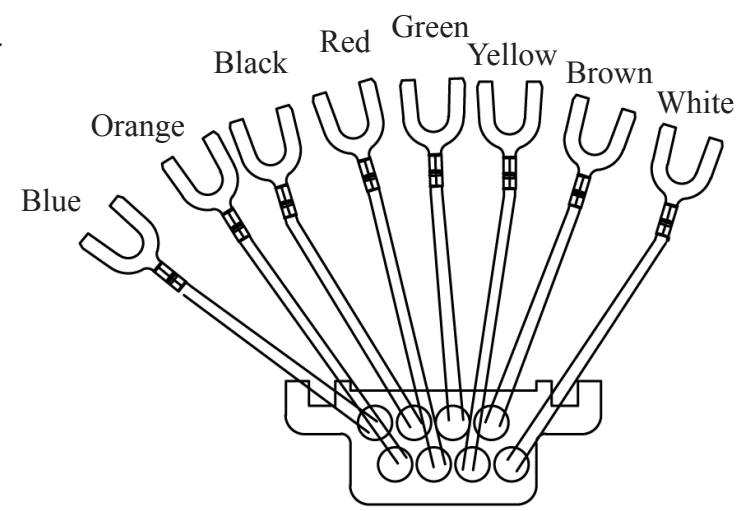

Long Pins: 15mm
Short Pins: 12.5mm

Part #	486-8C	Part #	Cable Length
Title	1 Port Surface Mount Block 8p8c Phone Jack Box - Beige		
Unit	 PI Manufacturing Corp.		
mm			