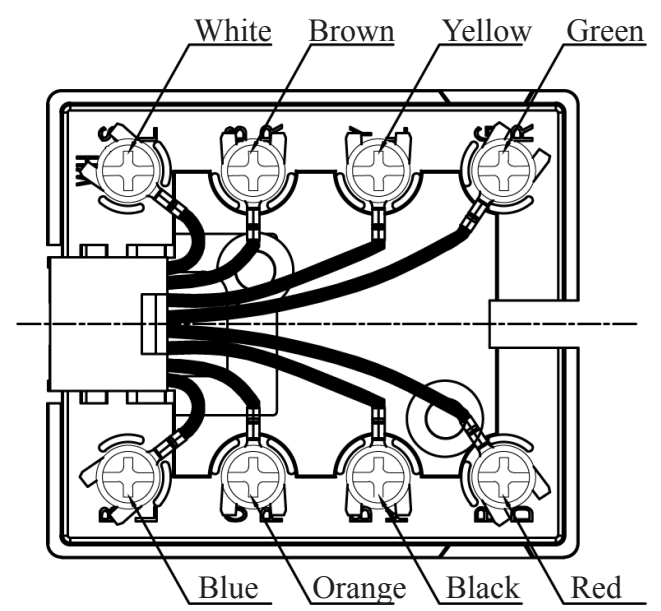

Long Pins: 15mm
Short Pins: 12.5mm

Part #	486-8C	Part #	Cable Length
Title	1 Port Surface Mount Block 8p8c Phone Jack Box - Beige		
Unit	 PI Manufacturing Corp.		
mm			