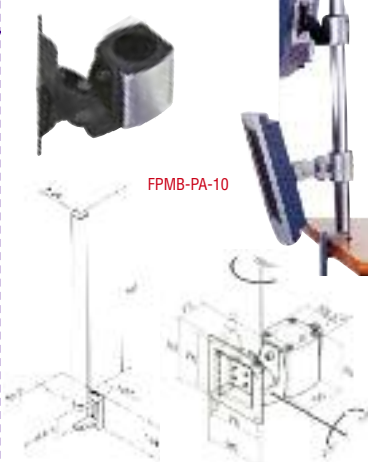

LCD Arm
• Die-casting aluminum two-step arm
• Adjustable height
• Capacity: 22 lbs
• Size: 19" LCD
• Meets VESA 75x75mm or 100x100mm
FPMG-6720S \$57.00

LCD MONITOR ARM ON DESKTOP

- Superior flexibility and movement
- 5 Directions desk mount, Desk thickness up to 75mm
- Swivel left & right 180 degrees
- LCD monitor swivel 180 degrees
- 360 degrees display side-to-side rotation
- Adjustable arm

PI-FC-8888IP \$95.00

- Top-Quality aluminum/steel construction
- Post is 23" high and monitor can be positioned anywhere along full length

Desktop Flat Panel Post Mount System

- The easy adjust monitor mount arm pivots vertically through a range of 35° & horizontally 160° (Mounting Head & Keyboard/mouse tray not included)

Meet VESA mounting position

- (Mounting Head & Keyboard/mouse tray not included)
- Desktop Flat Panel Mount (head sold separately)**
- FPMB-PA-10 Flat Panel Desktop post mount \$37.70
- FPMB-LA-19Q LCD Monitor mounting, 75mm \$29.90
- VESA-100 100x100mm VESA bracket \$6.50

FPMB-LA-19Q Need to Use VESA-100

FPMB-PA-10

Gas Extension Arm-It has a standard C-clamp desk mount easy to use, combined with the longest-reaching arm. Install 14-19" LCD monitor up to 10 kgs. Meets VESA mounting standard FPMG-145 \$109.00