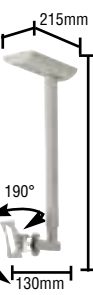

LCD-FAVS-22 \$148.00

Ceiling Mount LCD/Plasma Bracket

- Holds up to 75 lbs
- Max VESA: 400x200mm, 200x100mm
- Up to 40" LCD/Plasma
- Tilt: 15° downwards
- Color: Silver

FPMG-8720S \$59.80

Ceiling Projector Mount

- Tilt and Swivel function
- Adjustable Length: 25"-40"
- Size: 14.5"
- Capacity: 25 lbs.

FPMG-134 \$50.00

LCD/Plasma bracket

- steel
- up to 44lbs

LCD-BRAC-404 (LCD-JT-2506) \$21.49

min 500mm max 580mm

Ceiling LCD Mounting Bracket

- Fixed on the ceiling, adjustable tube to provide the LCD monitor high and lower. Install the LCD monitor up to 12kgs.
- Meets VESA mounting standard

FPMG-176 \$55.25

FPMG-176

Desk Top Mounts

LCD Mounting Arm for 2 Monitor
• Capacity: 2 x 20" LCD
FPMG-6760S \$80.00

LCD Arm
• Die-casting aluminum two-step arm
• Adjustable height
• Capacity: 22 lbs
• Size: 19" LCD
• Meets VESA 75x75mm or 100x100mm
FPMG-6720S \$57.00

LCD MONITOR ARM ON DESKTOP

- Superior flexibility and movement
- 5 Directions desk mount, Desk thickness up to 75mm
- Swivel left & right 180 degrees
- LCD monitor swivel 180 degrees
- 360 degrees display side-to-side rotation
- Adjustable arm