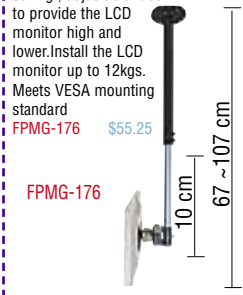

LCD-FAVS-22 \$148.00

Ceiling Mount LCD/Plasma Bracket

- Holds up to 75 lbs
- Max VESA: 400x200mm, 200x100mm
- Up to 40" LCD/Plasma
- Tilt: 15° downwards
- Color: Silver

FPMG-8720S \$59.80

Ceiling Projector Mount

- Tilt and Swivel function
- Adjustable Length: 25"-40"
- Size: 14.5"
- Capacity: 25 lbs.

FPMG-134 \$50.00

LCD/Plasma bracket

- steel
- up to 44lbs

LCD-BRAC-404 (LCD-JT-2506) \$21.49

min 500mm max 580mm

Ceiling LCD Mounting Bracket

- Fixed on the ceiling, adjustable tube to provide the LCD monitor high and lower. Install the LCD monitor up to 12kgs.
- Meets VESA mounting standard

FPMG-176 \$55.25

FPMG-176

Desk Top Mounts

LCD Mounting Arm for 2 Monitor
• Capacity: 2 x 20" LCD
FPMG-6760S \$80.00

LCD Arm
• Die-casting aluminum two-step arm
• Adjustable height
• Capacity: 22 lbs
• Size: 19" LCD
• Meets VESA 75x75mm or 100x100mm
FPMG-6720S \$57.00

LCD MONITOR ARM ON DESKTOP

- Superior flexibility and movement
- 5 Directions desk mount, Desk thickness up to 75mm
- Swivel left & right 180 degrees
- LCD monitor swivel 180 degrees
- 360 degrees display side-to-side rotation
- Adjustable arm