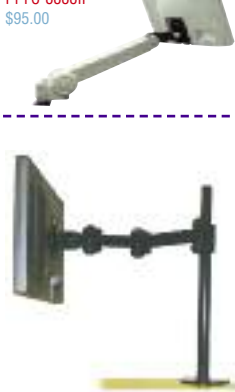

PI-FC-8888IP $95.00