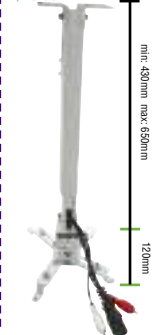

LCD Arm- It has a standard C-clamp mount with a 42cm arm and has 4-way movement at LCD screen. Holds LCD screen up to 10kgs. Meets VESA mounting standard FPMG-192 \$45.00

Mobile PC Cart

- For one pc tower, keyboard, mouse and LCD monitor
- LCD Height: 43"- 67"

FPMG-130 \$140.00

Plasma TV/LCD Cart

- Max Height: 120cm from ground
- Size: 27"-60" LCD
- Capacity: 110 lbs.
- Tilt: -15°
- 4 x Wheels (2 with locks)

FPMG-8600A \$150.00

Projector/ Speaker Mount

Projector Bracket, support up to 22lb

PRO-BRAC-PRB1 \$26.00

Projector Bracket, support up to 44lb

PRO-BRAC-PRB2 \$28.60

Call For Quantity Pricing!