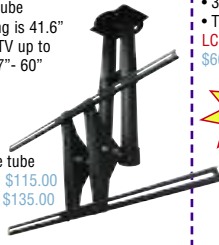

Ceiling Mounts

Free Standing Mounts

Full Motion Ceiling Mount for two LCD/Plasma

- 2 x 32"-60" screens
- Tilt: 0°--15°
- Capacity: 2 x 130 lbs.
- Tube Extension: 1.0-1.5M
- Safety Locking System
- 2mm thickness cold steel

LCD-102B-D \$90.00

Ceiling Plasma TV/LCD TV Mount

- It provides an adjustable tube
- Max length from the ceiling is 41.6"
- Holds LCD TV or plasma TV up to 50kgs for most LCD TV 27" - 60"
- Firmly fix on the ceiling
- TV can be swiveled left or right for 45° and be tilted downward 15°
- Cables can go through the tube

FPMG-8700B 1pcs LCD \$115.00
FPMG-8700B-2 2pcs LCD \$135.00

Ceiling Mount LCD/Plasma Bracket

- Holds up to 165 lbs
- 30"-63" LCD/Plasma
- Tilt: ±15°

LCD-CE6 \$66.00

Glass Audio/Video Stand

- Capacity: 110 lbs. • Max LCD Size: 52"
- Stand Size: 43.3"(L) x 19.7"(W) x 45.3"(H)
- Material: Tamped Glass Aluminium alloy column

- Tilt and Swivel function
- Adjustable Length: 25"-40"
- Size: 14.5"
- Capacity: 25 lbs.

FPMG-134 \$50.00

LCD/Plasma bracket

- steel
- up to 44lbs

LCD-BRAC-404 (LCD-JT-2506) \$21.49

min 500mm max 580mm

Ceiling LCD Mounting Bracket